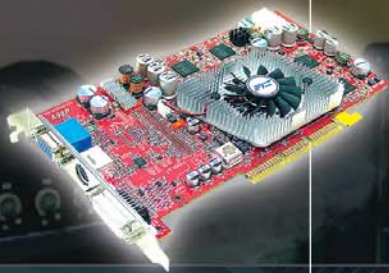

The fastest, most visually compelling graphics card on the Planet

A98P

- Ultimate ATI Radeon 9800 Pro graphic core
- Supercharged 256-bit memory interface
- Thrilling 8-pixel pipeline architecture
- 128/256MB DDR memory

www.fica.com